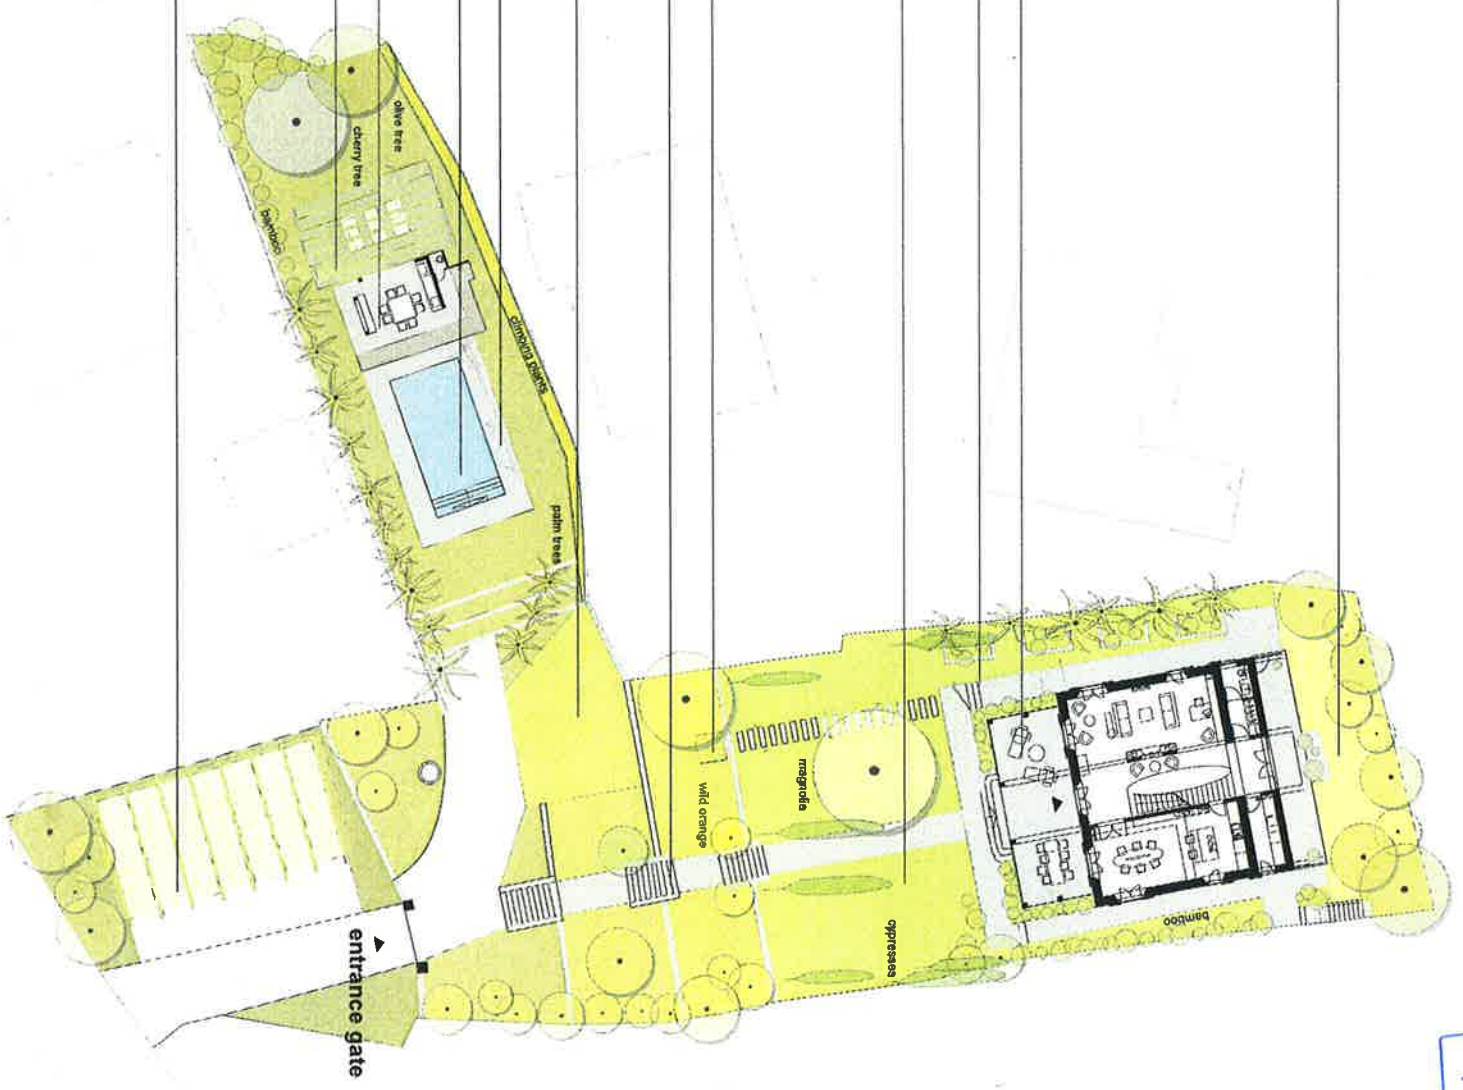

site plan

back garden

P2918

villa gina

- entrance veranda
- paving
- terraced garden
- garage lift
- access staircase
- covered garage / possible spa area
- sundeck
- pool
- pavillion with kitchen
- lounge
- car port

serbna pot